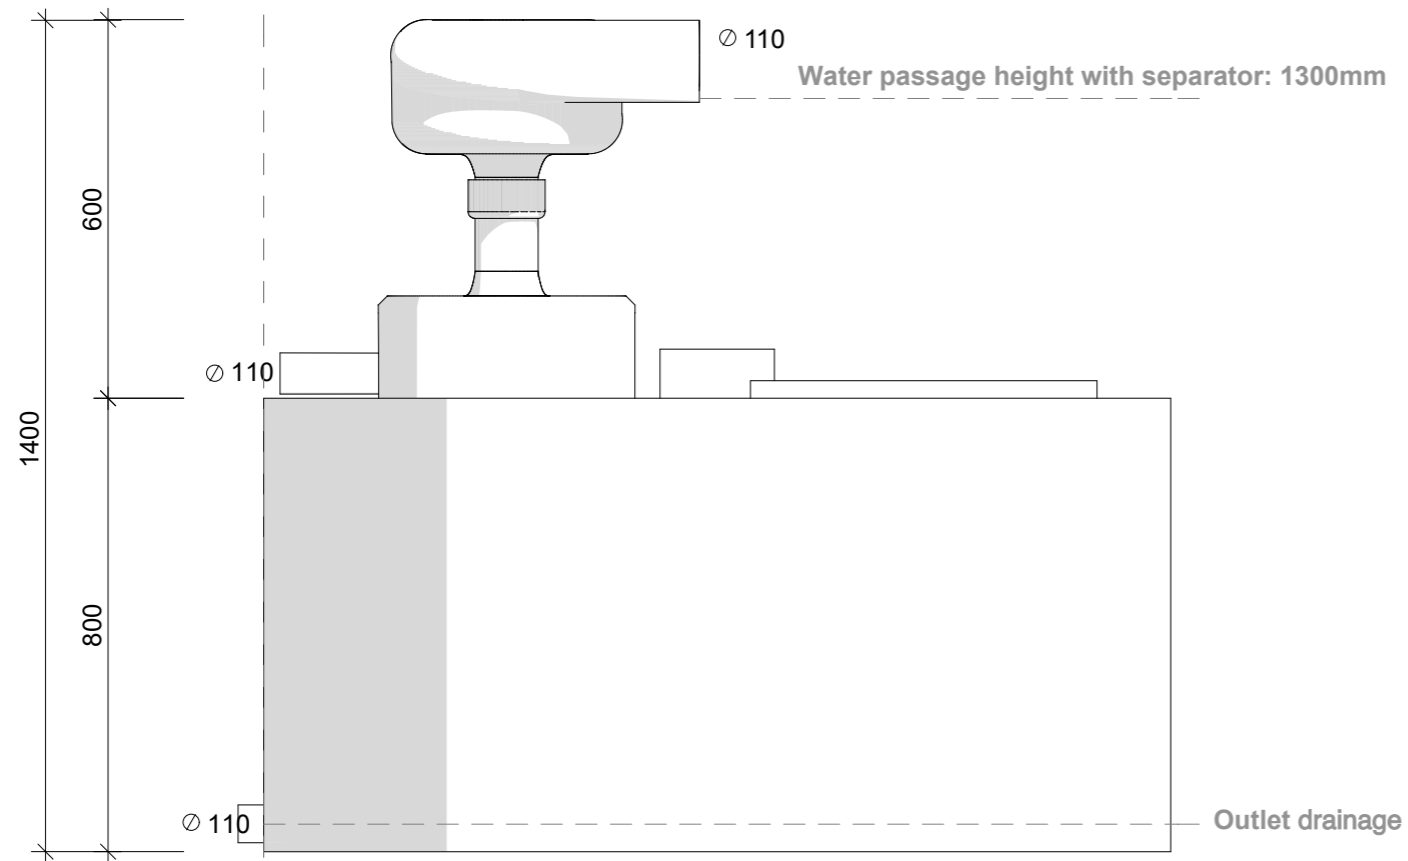

Side view

3D

Top view

Aquatron 4x300