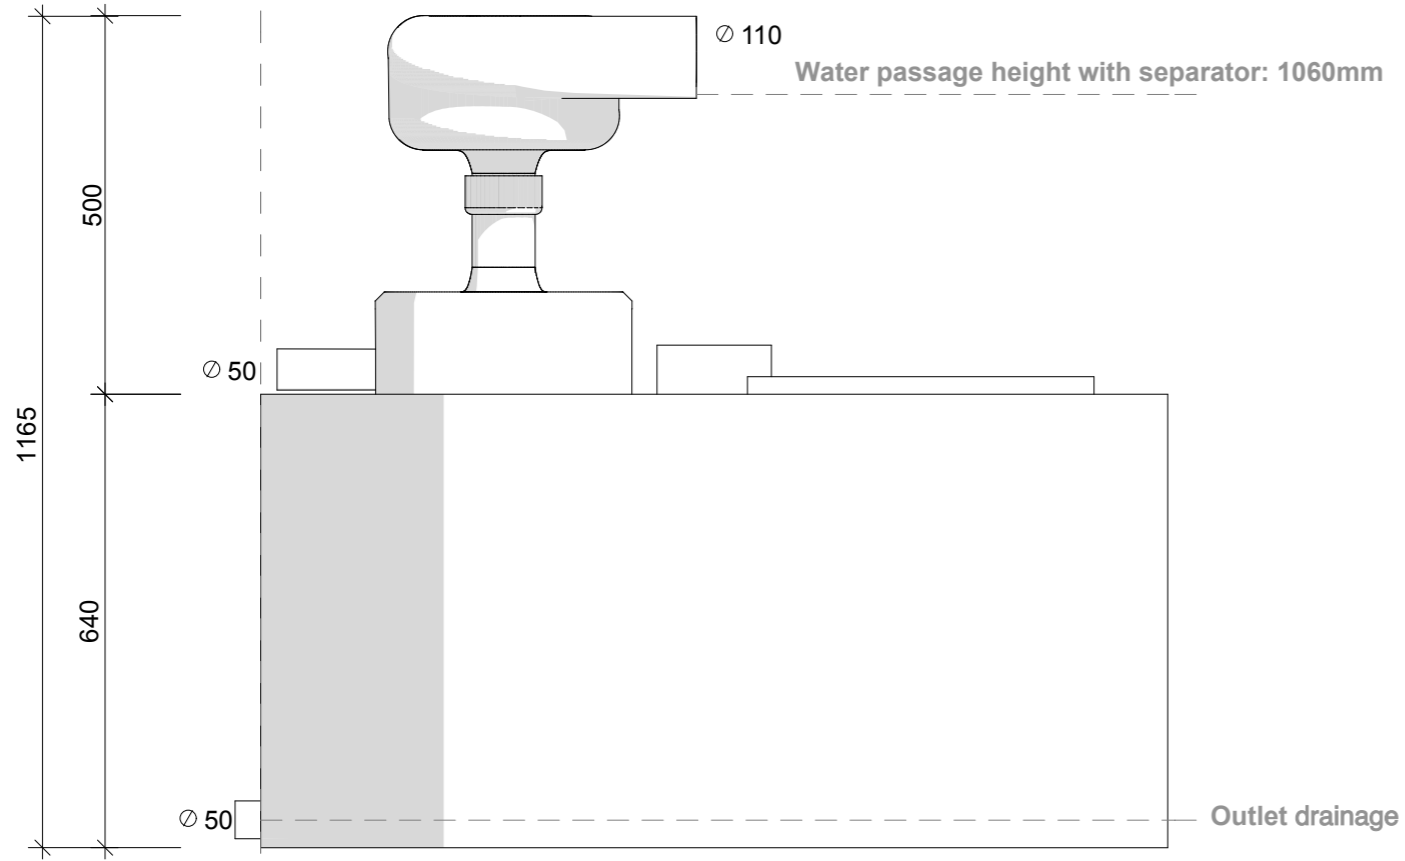

Side view

3D

Top view

Aquatron 4x200